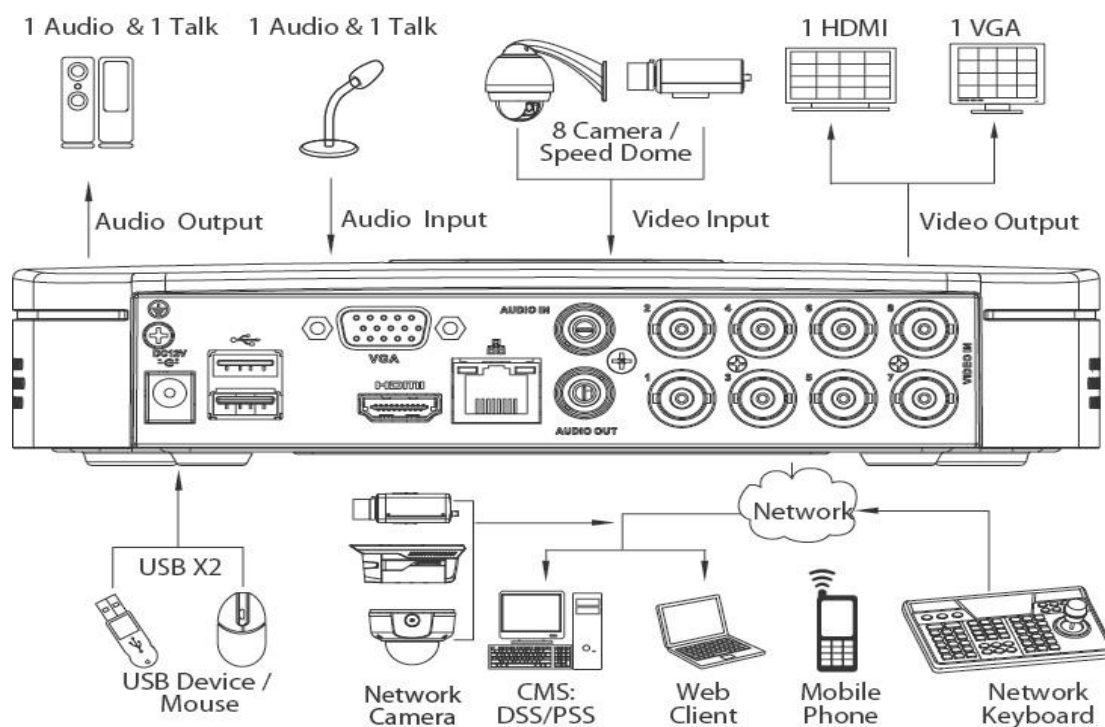

DH-HCVR5104/5108C-S2

Ethernet	RJ-45 port (10/100M)
Network Functions	HTTP, IPv4/IPv6, TCP/IP, UPNP, RTSP, UDP, SMTP, NTP, DHCP, DNS, PPPOE, DDNS, FTP, IP Filter, SNMP, P2P
Max. User Access	128 users
Smart Phone	iPhone, iPad, Android, Windows Phone
Storage	
Internal HDD	1 SATA port, up to 4TB
Auxiliary Interface	
USB Interface	2 ports(2 Rear), USB2.0
General	
Power Supply	DC12V/2A
Power Consumption	10W(without HDD)
Working Environment	-10°C ~ +55°C / 10%~90%RH / 86~106kpa
Dimension(W×D×H)	Smart 1U, 205mm×205mm×40mm
Weight	0.5KG(without HDD)

System Connection

*Takes HCVR5108C-S2 as an example

Dahua Technology Co., Ltd.

1199' BinAn Road, Binjiang District, Hangzhou, China

Tel: +86-571-87688883

Fax: +86-571-87688815

Email: overseas@dahuatech.com

www.dahuatech.com

*Design and specifications are subject to change without notice.

© 2015 Dahua Technology Co., Ltd.